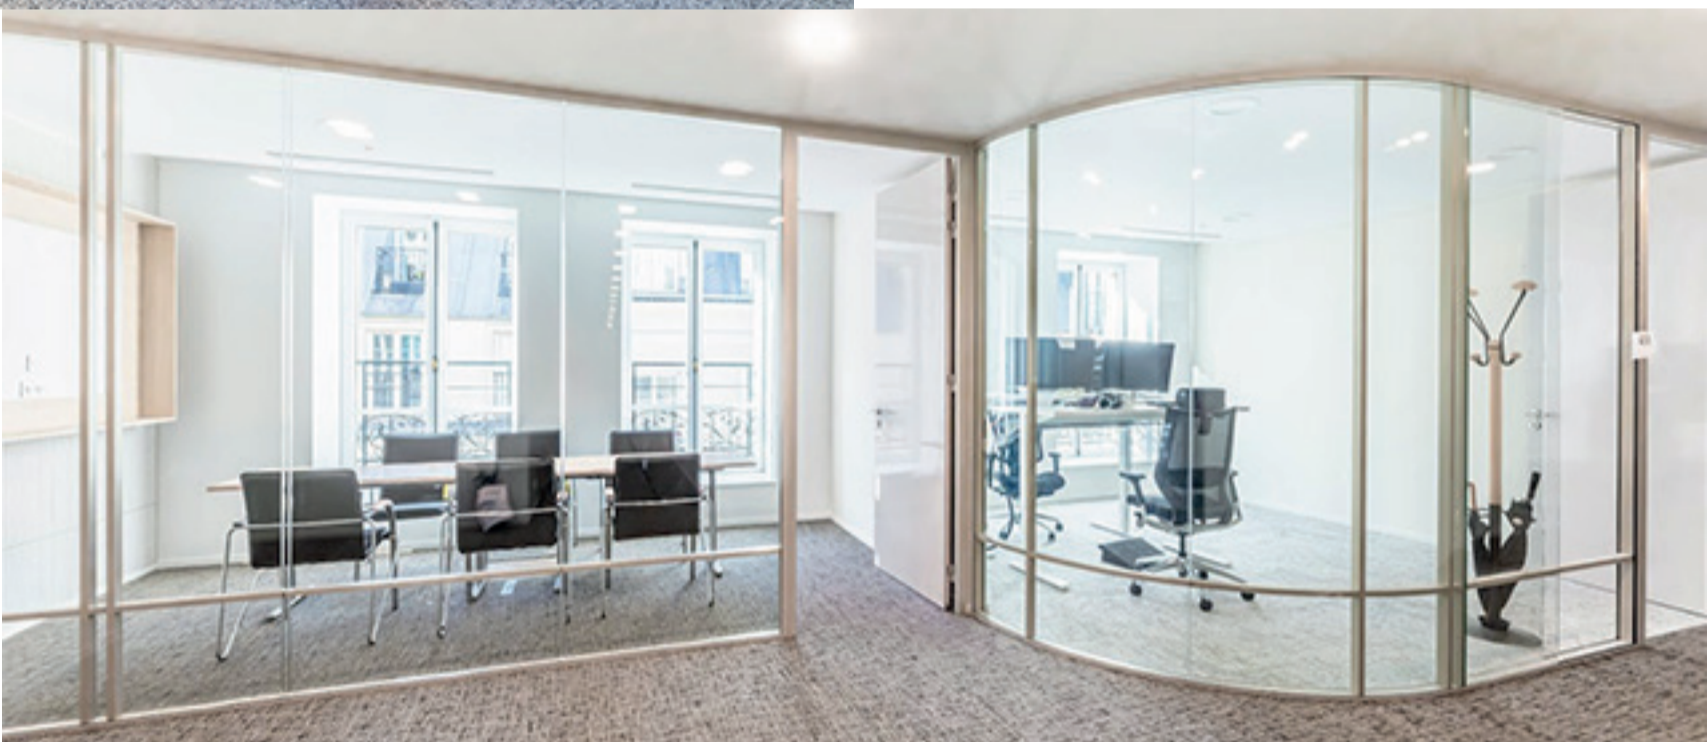

ID2 GLASS WALL THE INSIDE LOOK

Into the frameless double glass, the INSIDE gives structure to the glass wall while preserving the smooth lines of a frameless glass partition with continuous glass panels.

The INSIDE look offers a new and innovative approach to create modern and multifunctional workspace.

Customization of the INSIDE is infinite: the grid consists of vertical and horizontal profiles that you can space as you like.