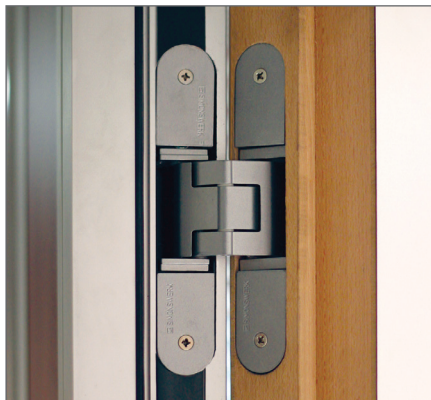

FLUSH WOODEN DOORS

We are pleased to present you our latest innovation: flush wooden doors.

They are a perfect match to our doorframes and offer visual linearity of the office walls inside and outside.

Our flush wooden doors can be equipped with invisible hinges and door closers, as well as automatic drop seals to enhance privacy.

Doorframe type : square

Door thickness : 73 mm

Door height : from 2040 to 2780 mm

Door finish : a wide range of laminates, varnished edges optional.

Acoustics : RW = 38 dB / RA = 37 dB
(Cert. N° BEB2.D.6058-26)

Invisible hinges

Invisible door closer

Automatic drop seal

All our ABCD News are available on our website