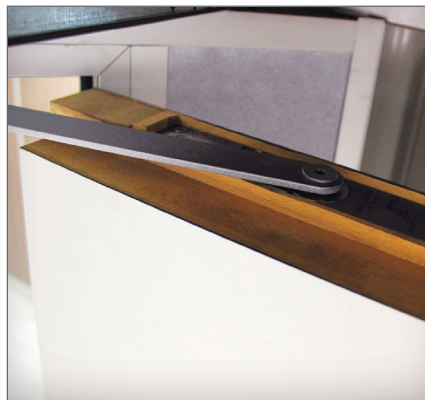

Invisible door closer