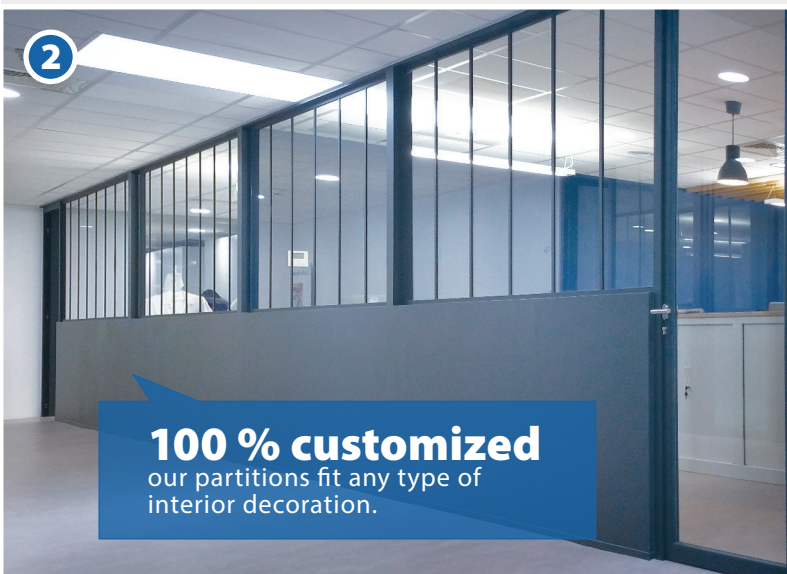

On a Partition® 26 basis, the narrow profiles combine with «loft-style» hinged or sliding glass doors to create studio-like working environments.

1

In the ID1 version, this aluminium partition turns into a genuine loft glass wall.

*For any further information,
please contact us.*

- 1 "Industrial-like" glass wall, full-height Partition® 26, with melamine panels "Storm Grey" and loft-style aluminium glass door.
- 2 ID1 loft glass wall, Sanded Anthracite Grey RAL 7016 mat.