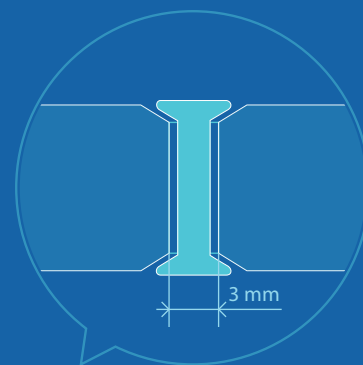

## MICROPROFILES CRISTAL FOR GLASS JUNCTION

**Available now**

Please contact us for any further information

*Cristal microprofiles are designed for demountable frameless glass walls.*

The Cristal range offers high transparency and a better glass alignment. It is easier to install compared to standard techniques like 2-side adhesive tape or silicone.

1

Cristal microprofile  
linear junction

2

Cristal microprofile  
90° junction

3

Cristal microprofile  
multipurpose  
junction

CODE	GLASS THICKNESS	LENGTH
I10MCI3	10 – 55.2	3 m
I12MCI3	12 – 66.2	3,3 m

CODE	GLASS THICKNESS	LENGTH
I10MCA3	10 – 55.2	3 m
I12MCAI3	12 – 66.2	3,3 m

CODE	GLASS THICKNESS	LENGTH
I10MCP3	10 – 55.2	3 m
I12MCP3	12 – 66.2	3,3 m

## Cristal microprofiles

Microprofiles are made of a highly transparent solid core and a strong adhesive tape.

They are compatible with 10 mm and 12 mm toughened glass or 10.8 mm and 12.8 mm laminate glass.