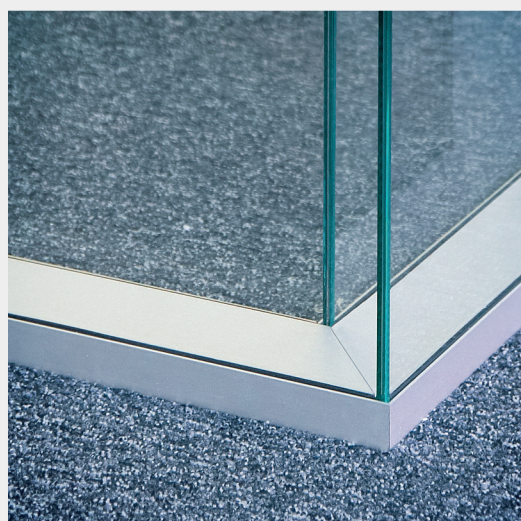

## MICROPROFILES CRISTAL FOR GLASS JUNCTION

**Available now**

Please contact us for any further information

*Cristal microprofiles are designed for demountable frameless glass walls.*

The Cristal range offers high transparency and a better glass alignment. It is easier to install compared to standard techniques like 2-side adhesive tape or silicone.

1

Cristal microprofile  
linear junction

2

Cristal microprofile  
90° junction

3

Cristal microprofile  
multipurpose  
junction

CODE	GLASS THICKNESS	LENGTH
I10MCI3	10 – 55.2	3 m
I12MCI3	12 – 66.2	3,3 m

CODE	GLASS THICKNESS	LENGTH
I10MCA3	10 – 55.2	3 m
I12MCAI3	12 – 66.2	3,3 m

## Cristal microprofiles

Microprofiles are made of a highly transparent solid core and a strong adhesive tape.

They are compatible with 10 mm and 12 mm toughened glass or 10.8 mm and 12.8 mm laminate glass.

### Main features :

- Demountable frameless glass walls, single glass ID1 or double glass ID2.
- 10 or 12 mm toughened glass, with polished edges.
- 10.8 mm (55.2) or 10.8 mm (66.2) laminate glass, with polished edges.
- Edge processing : polished, with a 2 mm bevel.