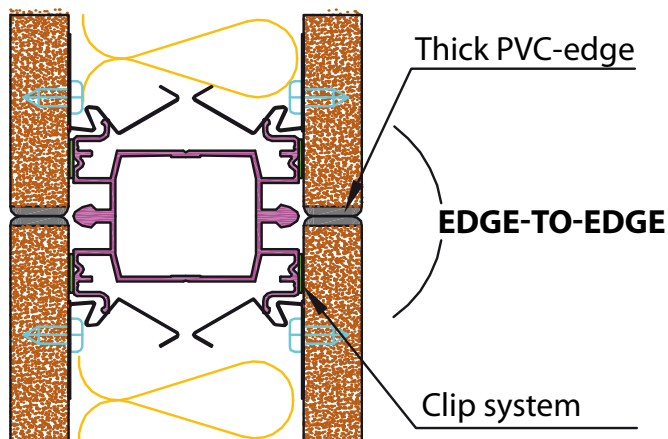

SATINE « EDGE-TO-EDGE »

A NEW NAME FOR LUXURY

You can now install full-height solid partitions, in an edge-to-edge style, using 12mm melamine panels, with special Satine edge. Perfect mounting, quick and easy to install, and at a very affordable price : you will meet all market's expectations.

You can combine different styles to get different effects : for example, using the « edge-to-edge » system on one side will give your partition real class, while the use of joint-covers will give a more classical effect.

HOW DOES IT WORK ?

With our new self-positionable clips, you do not need any tools to position and install panels onto the ABCD Satine system.

All ABCD news can be downloaded on our website